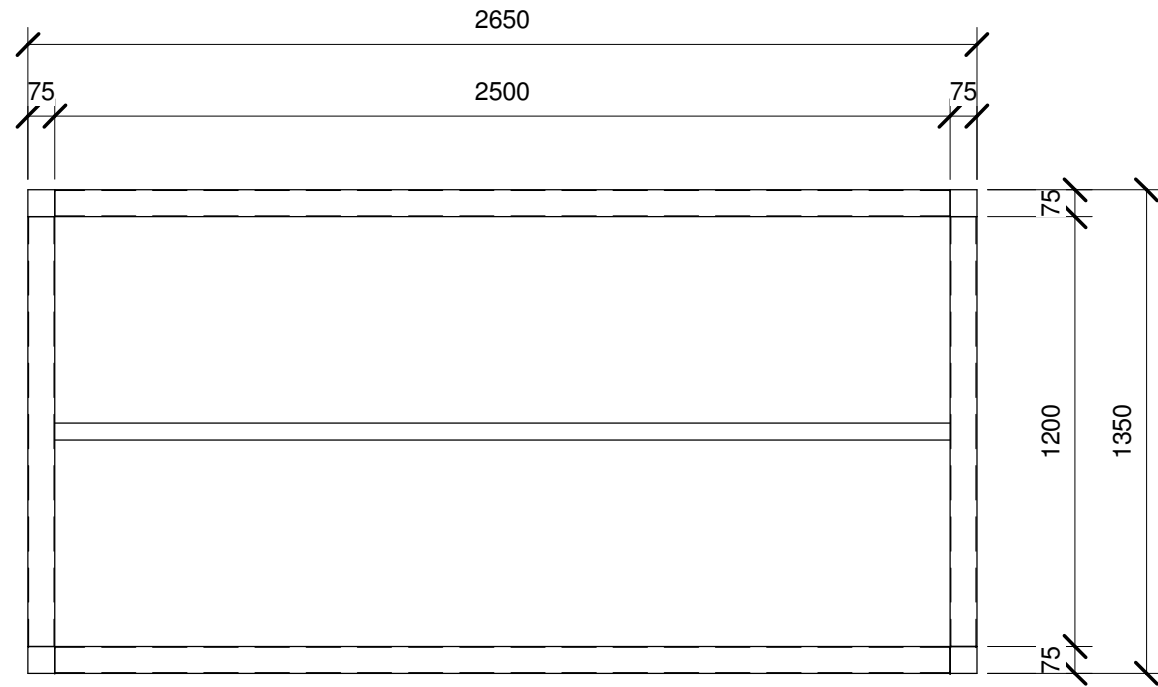

Top View

Side View

Eyelets in PVC every 100mm, to be tied with nylon rope on bottom beam. Must have 200mm valance to cover to the ground

Client	Owner	Rev	Description	Date	Sanitation Misting Tunnel				
		A	For Information	06/05/2020					
Rainbow Shades	Product				Frame Detail				
					SCALE: 1 : 20	Order Number	Drawing No.	Deposit Date	Revision
					DRAWN: DAB	0001	A101	06/05/2020	A