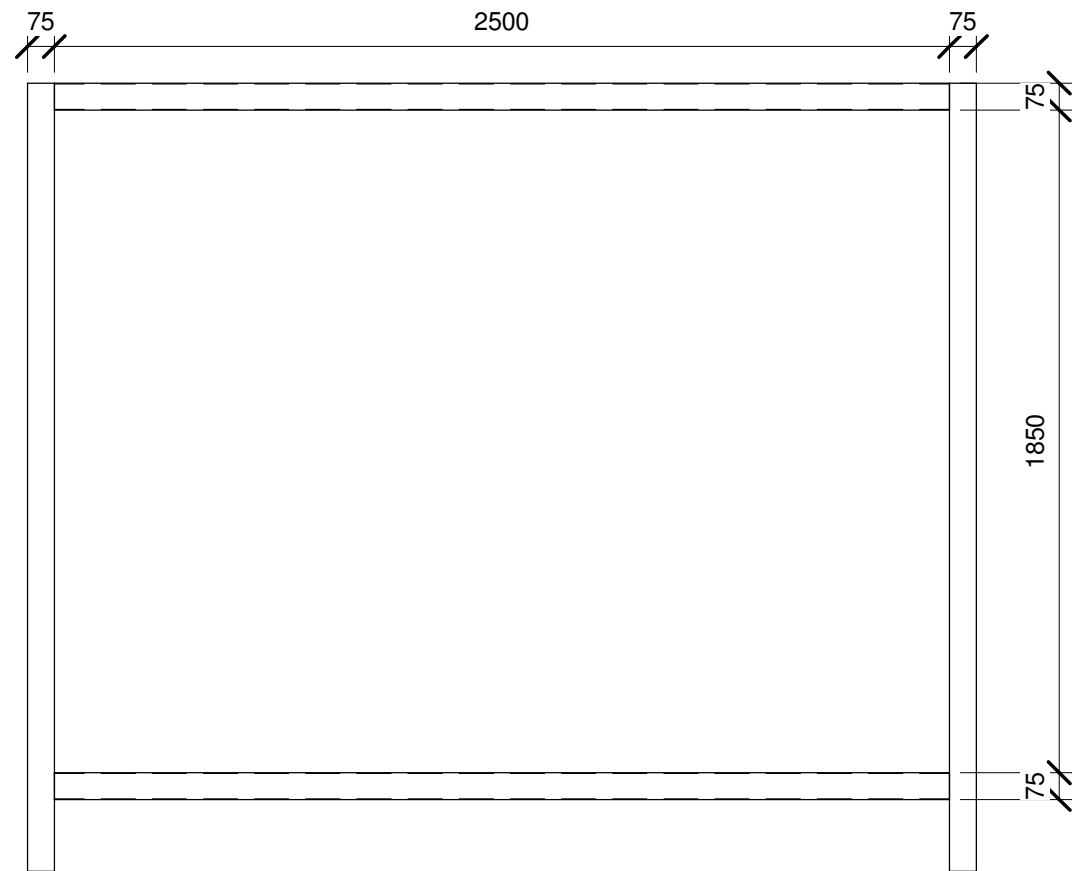

Top View

Side View

Eyelets in PVC every 100mm, to be tied with nylon rope on bottom beam. Must have 200mm valance to cover to the ground

Client	Owner	Rev	Description	Date	Sanitation Misting Tunnel				
		A	For Information	06/05/2020					
Rainbow Shades	Product				Frame Detail				
					SCALE: 1 : 20	Order Number	Drawing No.	Deposit Date	Revision
					DRAWN: DAB	0001	A101	06/05/2020	A